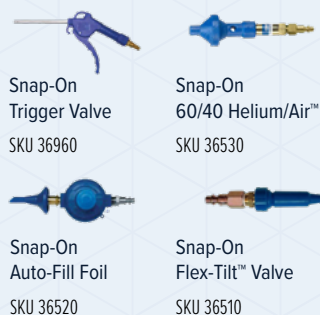

Includes Snap-On Outlets:

Classic Auto-Fill Foil Inflator

SKU 82600 US	SKU 82630 SE	SKU 82660 IT
SKU 82610 UK	SKU 82640 JP	SKU 82670 AUS
SKU 82620 EU	SKU 82650 RUS	

- Never pop a foil balloon again!
- Automatically reduces the flow of gas when foil is fully inflated.