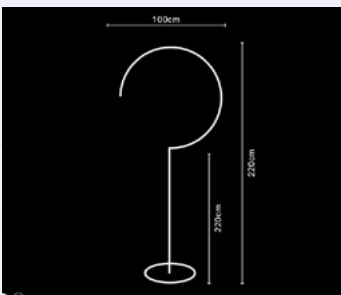

**Hangar Metal Frame**

SKU B524

**Pointed Metal Arch**

SKU B477

Size: 2m x 2.5m  
Color: Black, White, or Gold

**Round Metal Arch Frame**

B431-2012 Size: 2m high x 1.2m wide  
B431-2816 Size: 2.8m high x 1.68m wide