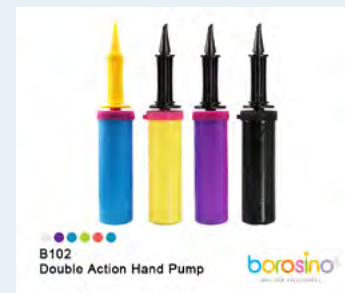

Latex Balloons Double Action Hand Pump

SKU B102 Size: 5cm x 28cm