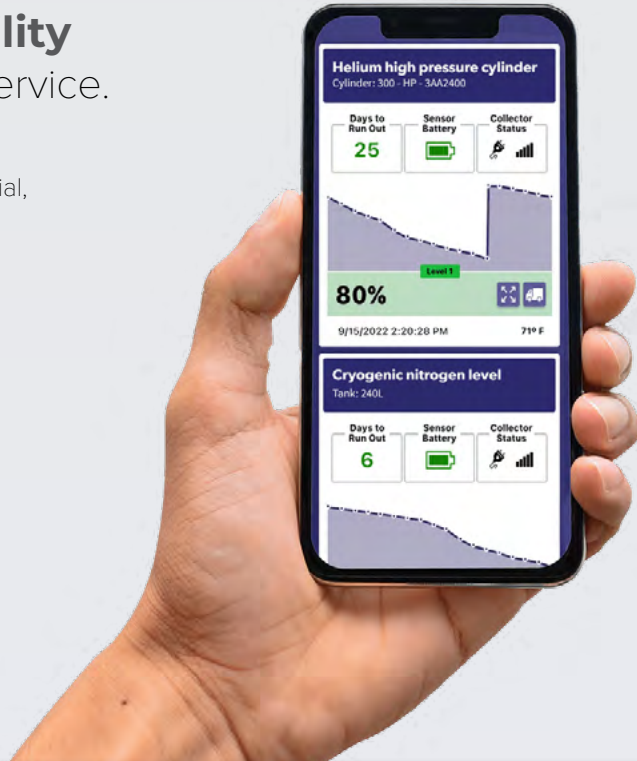

Sensor

Collector

Dashboard

Alert

Guaranteed Helium Supply

Just-In-Time Helium Delivery

FRONT

BACK