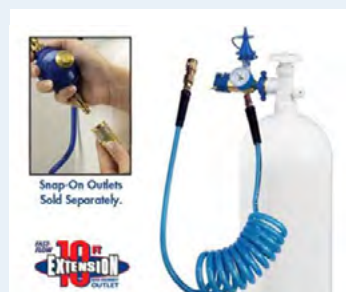

10ft Extension Hose Inflator (Inflator Only)

SKU 81600 US	SKU 81630 SE	SKU 81660 IT
SKU 81610 UK	SKU 81640 JP	SKU 81670 AUS
SKU 81620 EU	SKU 81650 RUS	

- Features two outlets for fast simultaneous inflation.
- Expands your reach to operate in a 10-foot radius around the cylinder.
- Allows quick changes to the secondary inflation outlet (located on the end of the hose) to meet the specific need of the job